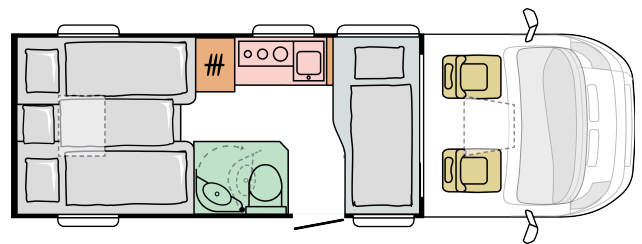

☾ NIGHT

JON/2025

Order ID: 1133491

Issue Date: 06.02.2025