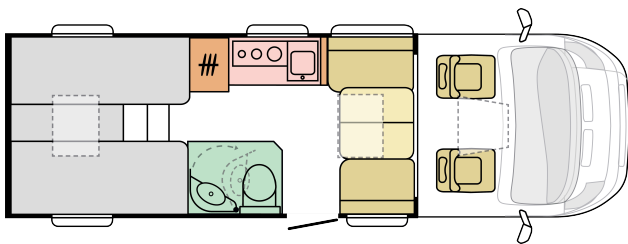

COMPACT SUPREME DL

☀ DAY

☾ NIGHT

JON/2025

Order ID: 1133491

Issue Date: 06.02.2025