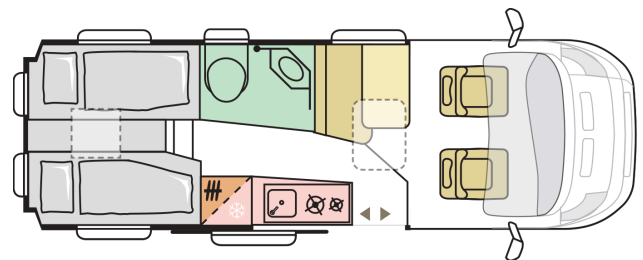

TWIN SUPREME 640 SLB

☀ DAY

☾ NIGHT

JON/2025

Order ID: 1133489

Issue Date: 04.02.2025

Basic Info	
Created Date	27.07.2024
QUOTA MONTH	January 2025
Technical Code	T41
Pack	19 - SunRoofXL RHD
ABC Status	D

Prices	
Base vehicle price	GBP 75,950.00
Heating	Truma GBP 0.00
Sun Roof	Y GBP 0.00
Base Vehicle	Fiat GBP 0.00
P25All InclusivePack	GBP 0.01
P25 Fiat LuxPackAuto	GBP 5,490.00
Additional Options	GBP 8,040.00
Product price	GBP 89,480.01
Final price	GBP 89,480.01