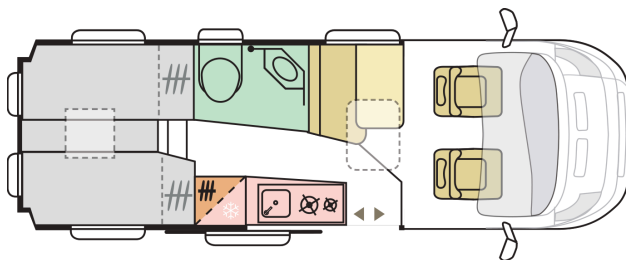

TWIN SUPREME 640 SLB

☀ DAY

☾ NIGHT

JON/2025

Order ID: 1133489

Issue Date: 04.02.2025

Basic Info	
Created Date	27.07.2024
QUOTA MONTH	January 2025
Technical Code	T41
Pack	19 - SunRoofXL RHD
ABC Status	D

Prices	
Base vehicle price	GBP 75,950.00
Heating	Truma GBP 0.00
Sun Roof	Y GBP 0.00
Base Vehicle	Fiat GBP 0.00
P25All InclusivePack	GBP 0.01
P25 Fiat LuxPackAuto	GBP 5,490.00
Additional Options	GBP 8,040.00
Product price	GBP 89,480.01
Final price	GBP 89,480.01