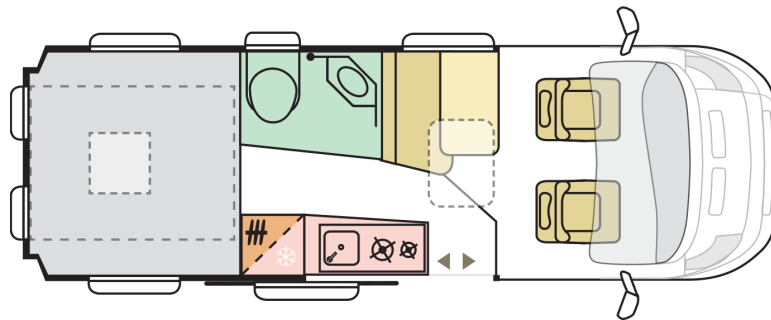

TWIN SUPREME 640 SGX

Issue Date: 05.09.2024

Order Number: 2025 STOCK

ID: 1133486