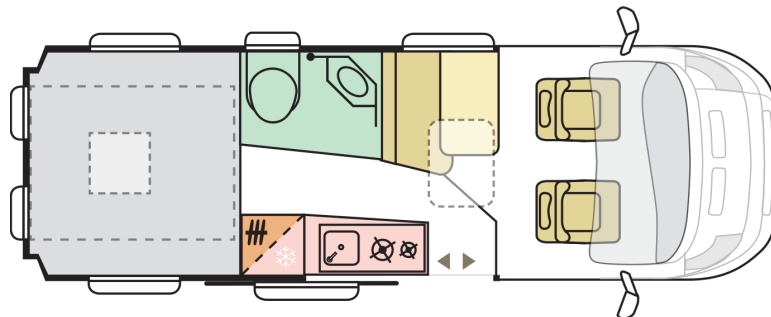

TWIN SUPREME 640 SGX

Issue Date: 05.09.2024

Order Number: 2025 STOCK

ID: 1133487