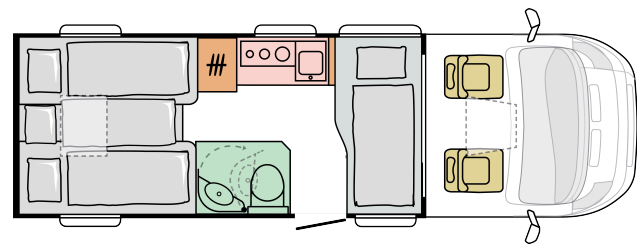

☾ NIGHT

Jon/2025

Order ID: 1134847

Issue Date: 06.02.2025