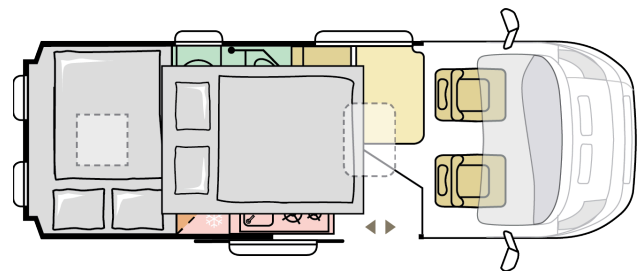

🌙 NIGHT

2025 Stock

Order ID: 1102396

Issue Date: 09.11.2024