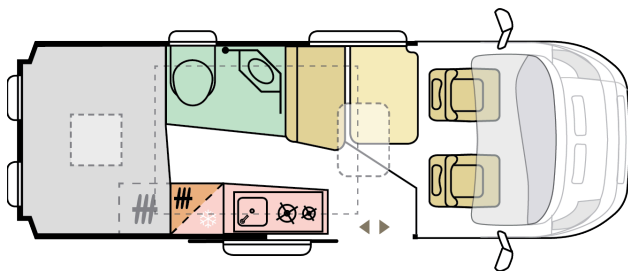

TWIN SPORTS 600 SPB

☀ DAY

🌙 NIGHT

2025 Stock

Order ID: 1102396

Issue Date: 09.11.2024