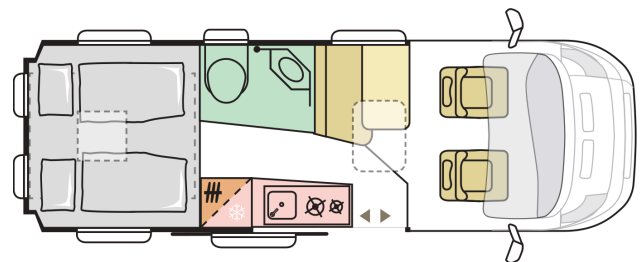

🌙 NIGHT

2025 Stock

Order ID: 1102391

Issue Date: 12.11.2024