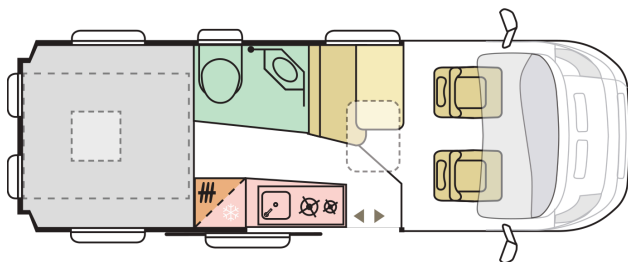

TWIN SUPREME 640 SGX

☀ DAY

🌙 NIGHT

2025 Stock

Order ID: 1102391

Issue Date: 12.11.2024