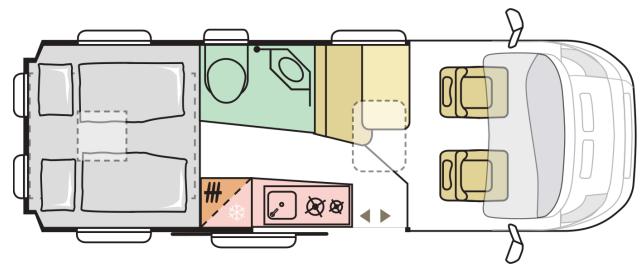

☾ NIGHT

2025 Stock

Order ID: 1102392

Issue Date: 12.11.2024