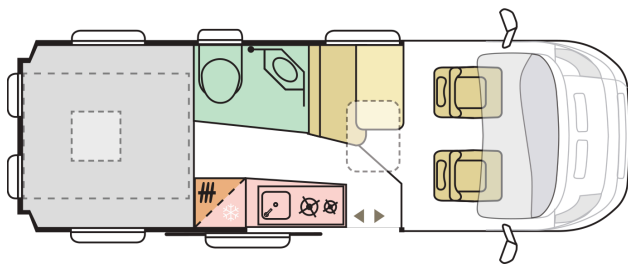

TWIN SUPREME 640 SGX

☀ DAY

☾ NIGHT

2025 Stock

Order ID: 1102392

Issue Date: 12.11.2024