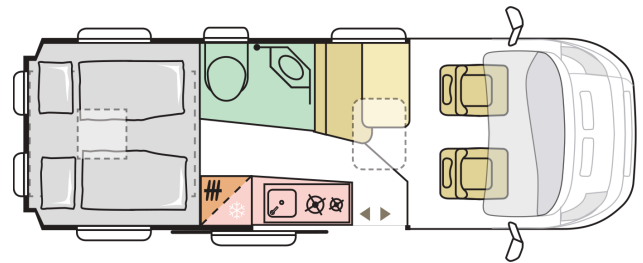

🌙 NIGHT

PERIOD 24-25

Order ID: 1094658

Issue Date: 30.10.2024