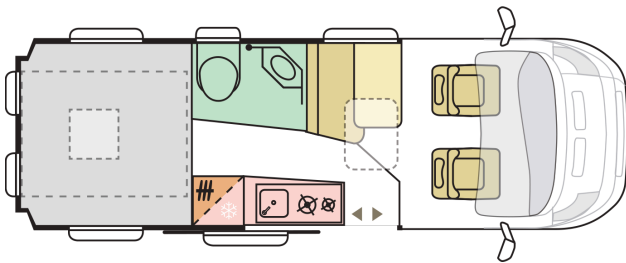

TWIN SUPREME 640 SGX

☀ DAY

🌙 NIGHT

PERIOD 24-25

Order ID: 1094658

Issue Date: 30.10.2024