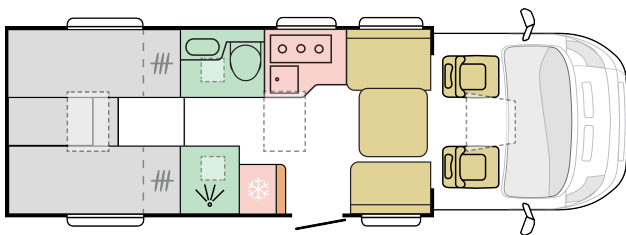

CORAL SUPREME 670 DL

☀ DAY

☾ NIGHT

JON-25

Order ID: 1140819

Issue Date: 07.02.2025