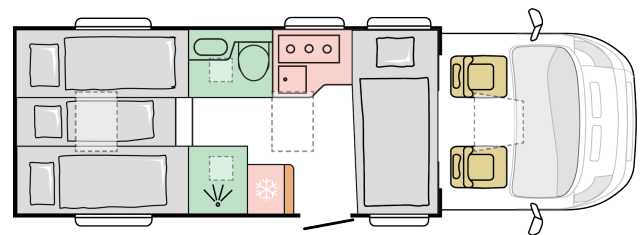

☾ NIGHT

JON-25

Order ID: 1140819

Issue Date: 07.02.2025