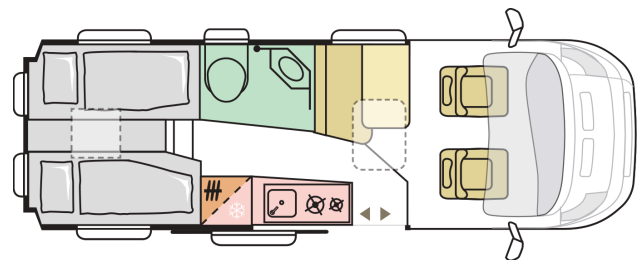

## TWIN SUPREME 640 SLB

☀ DAY

☾ NIGHT

**JON/2025**

Order ID: 1133488

Issue Date: 04.02.2025

<b>Basic Info</b>	
Created Date	27.07.2024
QUOTA MONTH	January 2025
Technical Code	T41
Pack	19 - SunRoofXL RHD
ABC Status	D