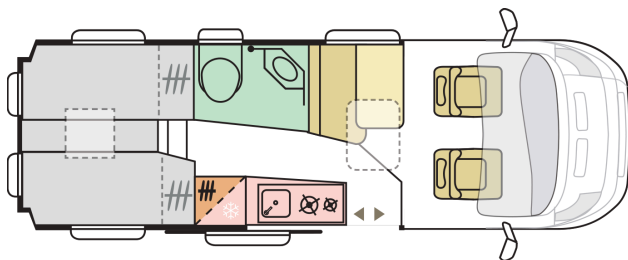

## TWIN SUPREME 640 SLB

☀ DAY

☾ NIGHT

**JON/2025**

Order ID: 1133488

Issue Date: 04.02.2025

<b>Basic Info</b>	
Created Date	27.07.2024
QUOTA MONTH	January 2025
Technical Code	T41
Pack	19 - SunRoofXL RHD
ABC Status	D