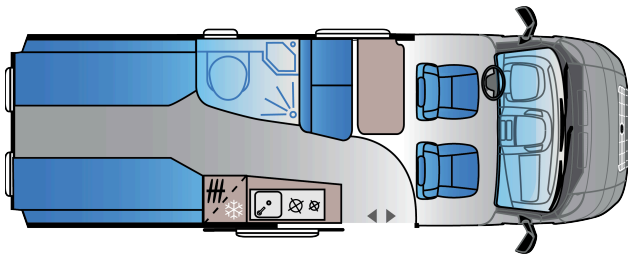

V 65SL

☀ DAY

☾ NIGHT

Jon-SL-2025

Order ID: 1141457

Issue Date: 07.02.2025