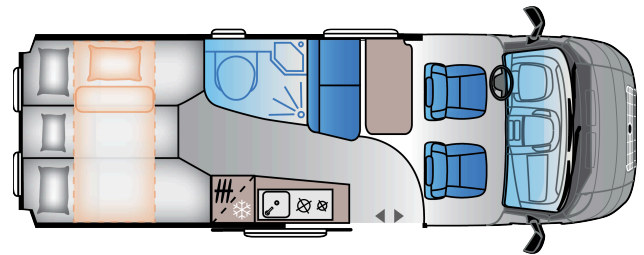

☾ NIGHT

Jon-SL-2025

Order ID: 1141457

Issue Date: 07.02.2025