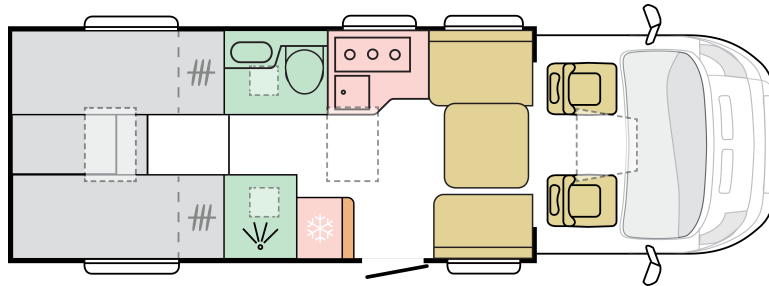

CORAL SUPREME 670 DL

Issue Date: 05.09.2024

Order Number: JON/2025

ID: 1133485