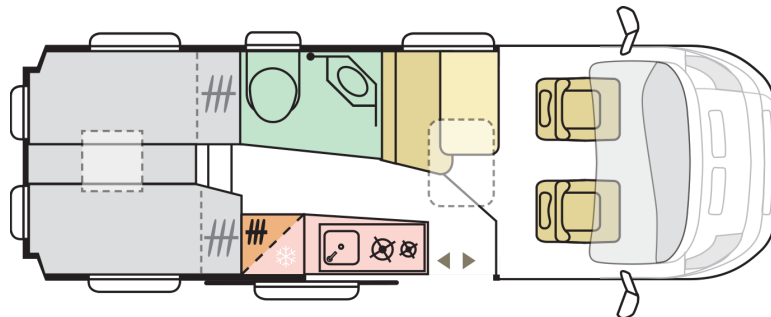

TWIN MAX 680 SLB

Issue Date: 11.01.2024

Order Number: 23-24

ID: 1087996