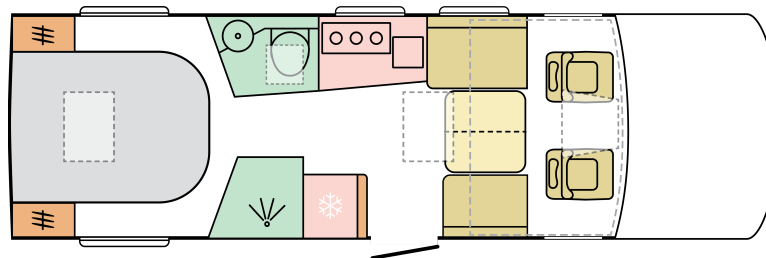

SUPERSONIC 780 DC

Issue Date: 06.12.2023

Order Number: PERIOD 23-24

ID: 1088498