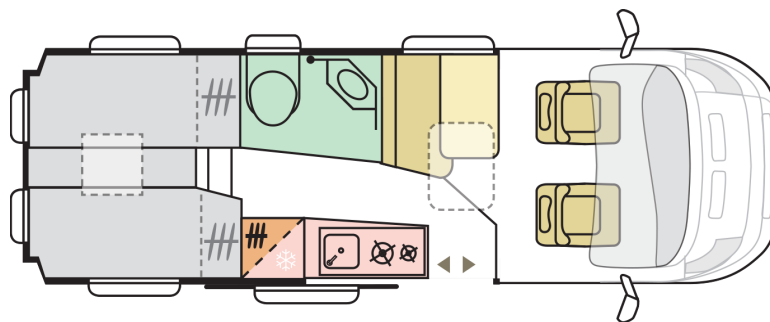

# TWIN SPORTS 640 SLB

Issue Date: 04.12.2023

Order Number: 23-24 AUTO

ID: 1090251

Basic Info	
<b>Created Date</b>	12.09.2023
<b>Technical Code</b>	741
<b>Pack</b>	15 - Sports RHD
<b>ABC Status</b>	B

Prices	
<b>Base vehicle price</b>	GBP 84,495.00
<b>P24 All Inclusive P</b>	GBP 0.01
<b>P24Fiat Lux PackAuto</b>	GBP 4,025.00
<b>Additional Options</b>	GBP 1,465.01
<b>Product price</b>	GBP 89,985.02
<b>Final price</b>	GBP 89,985.02