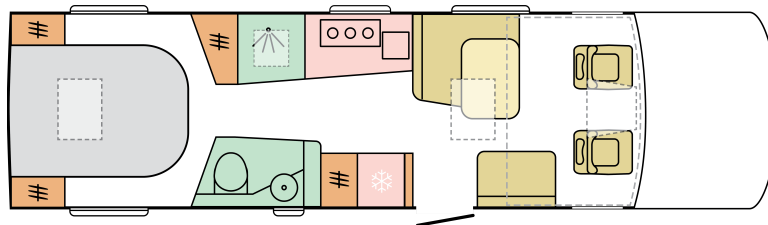

SUPERSONIC 890 LC

Issue Date: 06.12.2023

Order Number: JON/2024

ID: 1092346