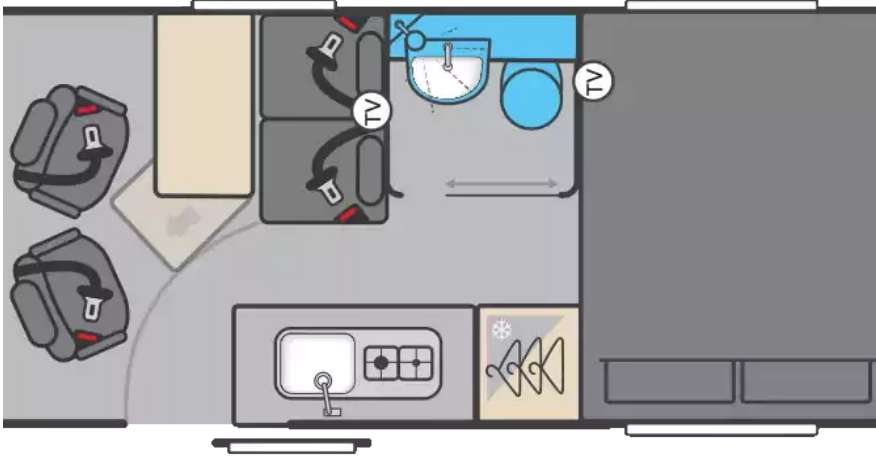

Swift Carrera 244 (2025)

£74,995

from **£986.92** per month*

SLEEPS: 4 | **YEAR:** 2025

@abacus_motorhomes ☒ This is the Swift Carrera 244 – could this be your next campervan? #VanLife #SwiftCarrera #motorhome #campervan #vantour #vanconversion #swift #motorhomelife ☒ Galaxy Groove – Yarin Primak Now in stock, the brand-new 2025 Swift Carrera 244 is a 4-berth motorhome with 4 passenger seats, built on a modern chassis with automatic transmission and alloy wheels. Combining luxury, practicality, and contemporary styling, it's ideal for families or couples seeking comfort and technology on the road. Inside, the Carrera 244 features an end lounge and end bedroom layout with double beds, including a pop-top roof bed for additional sleeping space. Ambient LED lighting creates a relaxing atmosphere, while flyscreens on the sliding door keep fresh air in and insects out. The fully equipped kitchen includes a hob, grill, oven, BBQ point, 230V and 12V sockets, and multiple USB points. The Lounge Pack adds a 10-inch radio system, DAB radio, and Bluetooth...

Mileage	5
BHP	140
External Height (mm)	2790
External Width (mm)	2260
External Length (mm)	6000
GVW (kg)	3500
Chassis No	TBC

For more details on this vehicle call us on: 01264 319990 or email: sales@abacustomotorhomes.co.uk